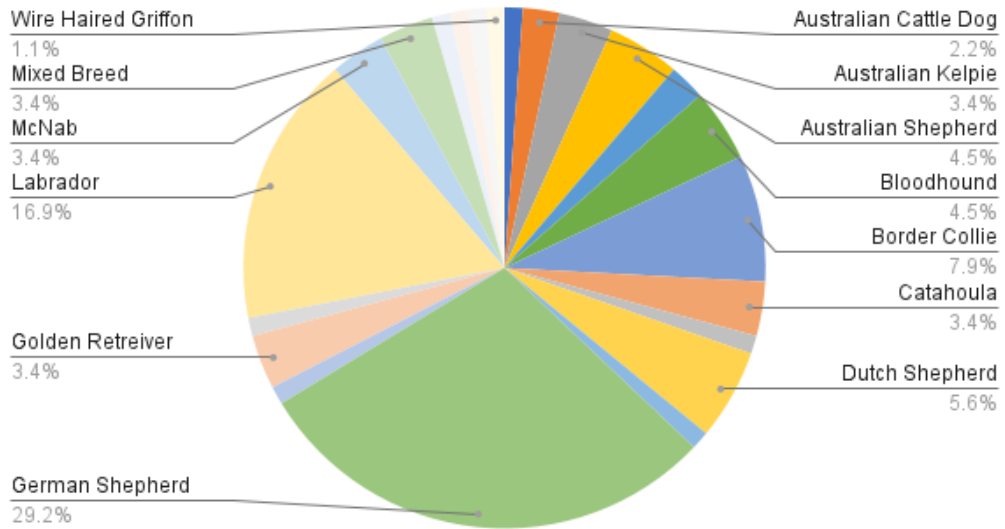

20 years of search data

County sheriff search and rescue affiliations:

CARDA canine team members are actively participating on 28 of 58 County Sheriff Search & Rescue teams.

Type of canine search & rescue certifications:

- Trailing (scent of a specific person)
- Air scent/Wilderness (non-scent specific)
- Human Remains Detection (Land and Water)
- Avalanche
- Disaster

Most common breed of canine:

Count

- Australian Shepherd
- Australian Cattle Dog
- Belgian Malinois
- Border Collie
- Dutch Shepherd
- German Shepherd
- Golden Retriever
- Labrador Retriever