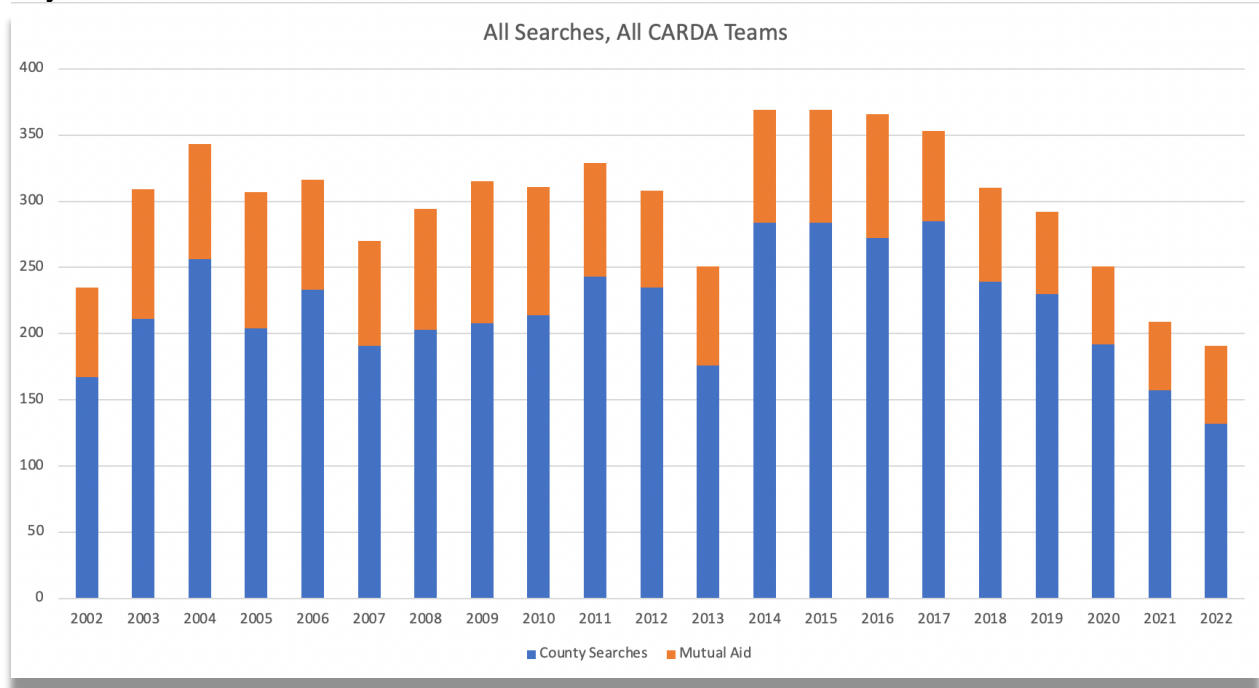

This saves taxpayers approximately $75,000 in mileage costs and $500,000 in salaries for services performed by volunteers rather than paid officers.

20 years of search data

County sheriff search and rescue affiliations:

CARDA canine team members are actively participating on 28 of 58 County Sheriff Search & Rescue teams.

Type of canine search & rescue certifications:

- Trailing (scent of a specific person)
- Air scent/Wilderness (non-scent specific)
- Human Remains Detection (Land and Water)
- Avalanche
- Disaster

Most common breed of canine: